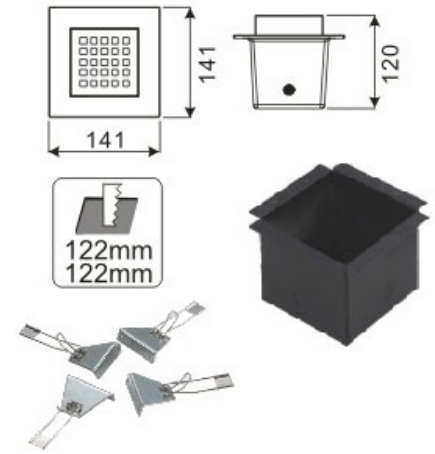

LED Recessed Lighting – LR-R00110

Model No.	LR-R00110
LED Type	5mm
LED Q'TY.	25
Beam Angle	110°
Minimum luminous flux(lm)	-
Voltage	120-240V
LED Watt	2.2W
Environmental Temperature	- 20°C~60°C
Environmental Humidity	0%-95%
Safety Class	I
Safety Type	IP54
Material	Aluminium+Crystal glass
Driver	Included